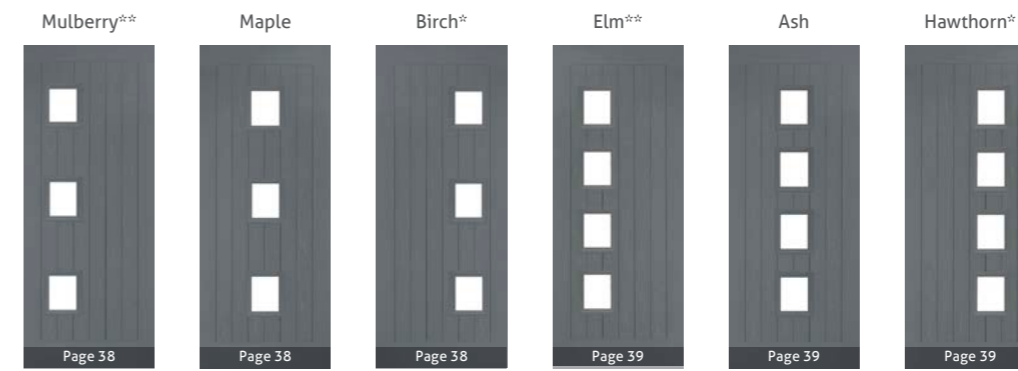

New Cottage Range/Stable Doors

* Handed door set. All glass aligned to the **hinge** side.
** Handed door set. All glass aligned to the **handle** side.