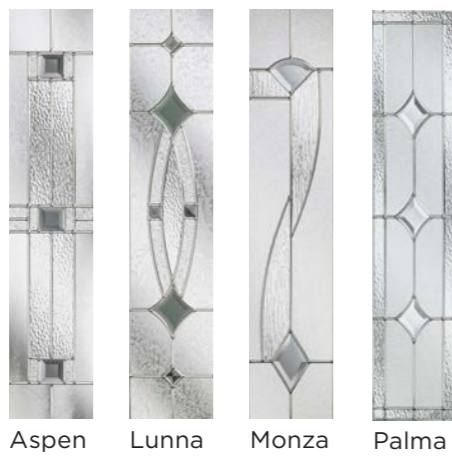

Florence

Hamburg
In Honey Beige with Sierra glass

Helsinki
In Duck Egg with Trieste glass

Naples
In Agate Grey with Radiant glass

Aspen Lunna Monza Palma

Andorra Aspen

Lunna Palma

Canvas Wentworth

Lyon

Antwerp

Contemporary City Collection

Our Contemporary City Collection doors are an eagerly anticipated addition to our already popular contemporary range. These on-trend grooved styles will make a statement on your home.