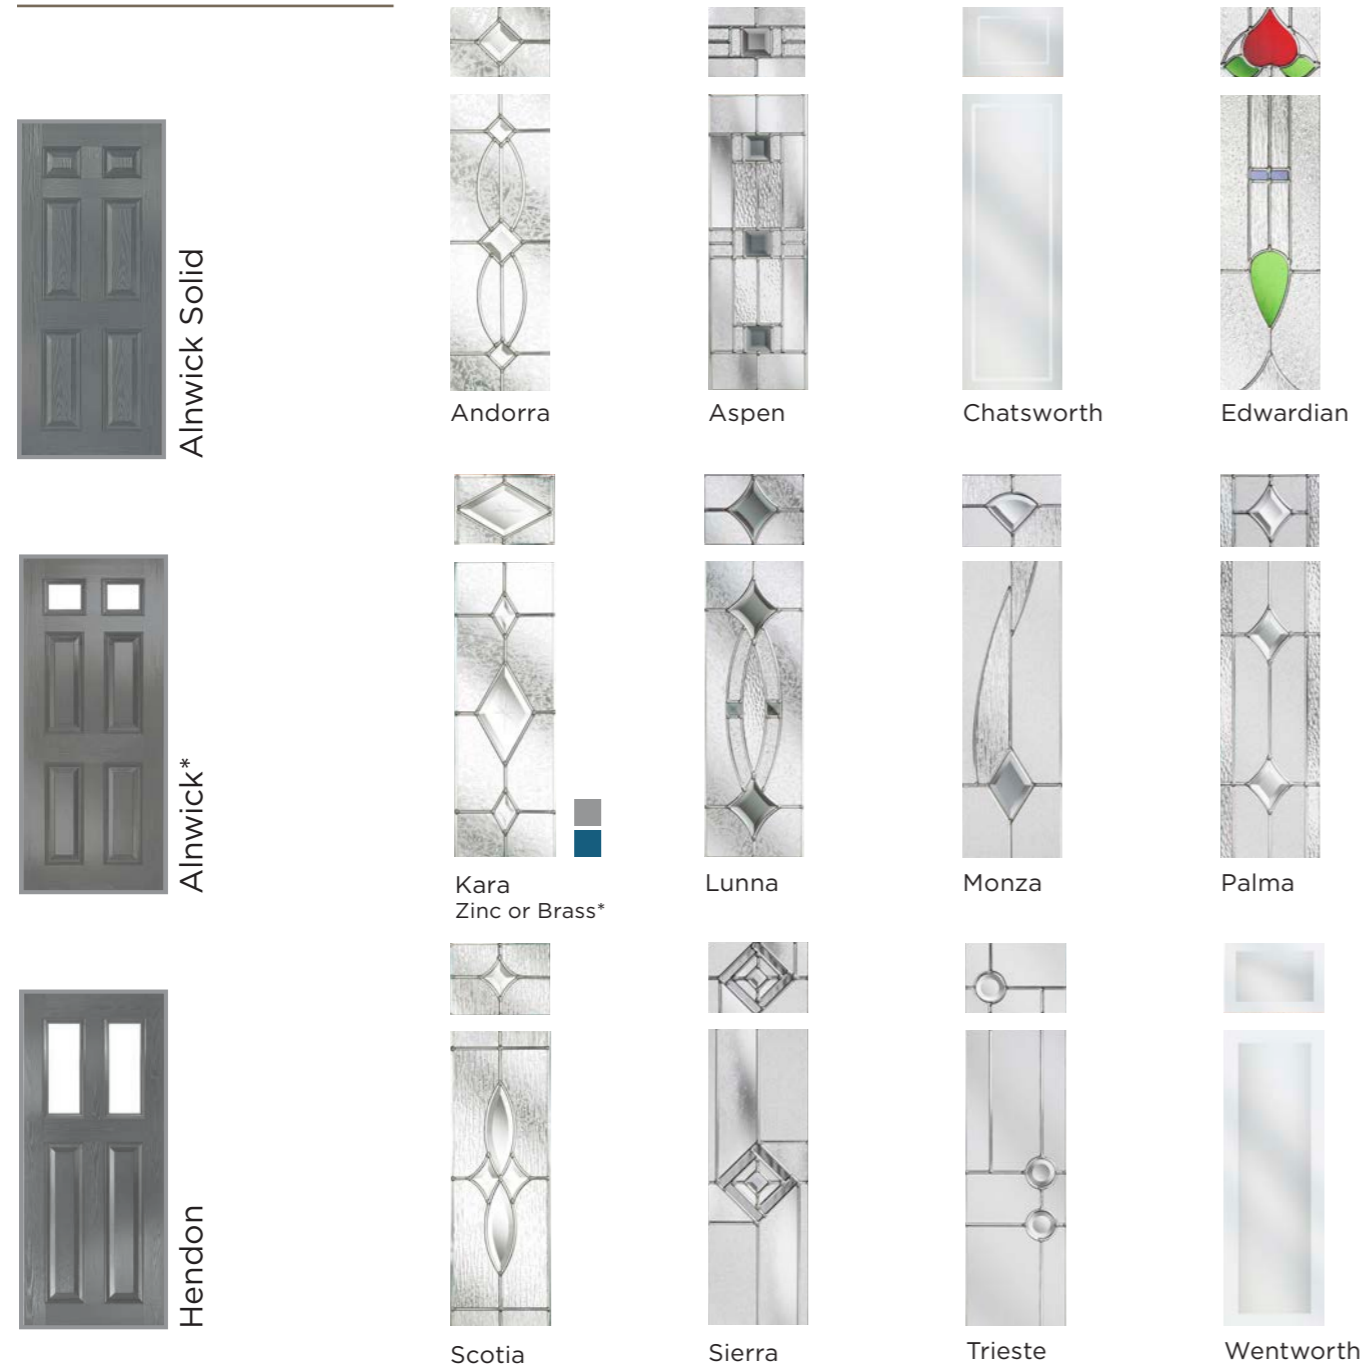

Premium
Chartwell

Honey Beige

Popular
Colours

perfect colour match rain deflectors

Bowes*

Main image: Bowes door in Distant Blue with Lunna glass.

Matching sidelights available for Bowes door.

*Also available as nxt-gen, please see nxt-gen brochure for more information.

Berkeley

Main image: Berkeley door in Pebble Grey with Edwardian glass.

The perfect solution for controlling light and privacy in your home.

Mini Blinds can be handed left or right and have a simple control mechanism to be raised or tilted with one hand. This system uses a magnetic tab rather than a traditional cord, so is completely safe for use around children. Enclosed within two panes of glass in the frame and is completely protected from damage and dust. A stylish finishing touch to any external door. Please note also available in the Conwy door.