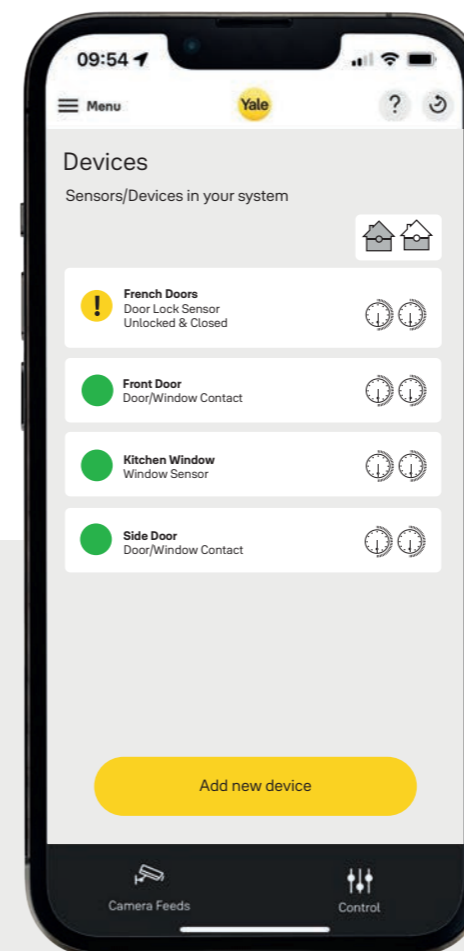

Smart security & compatibility

Using SensCheck™ Sensors, you can check to see the status of their home, from anywhere, anytime.

Is my home safe and secure? Know the answer, at home or away with Yale SensCheck™ Door and Window Sensors.

Yale SensCheck™ Sensors put you in control of your home security.

- Easy Set-up
- Wireless smart connectivity
- Geo-fencing security alerts
- Real-time notifications of status changes
- Choice of fully or part armed
- Integrates with smart technology around your home

Monitoring the status of your doors and windows from anywhere at any time via the Yale Smart Living Home App. Receiving notifications and tamper alerts straight to your smartphone, or chime notifications when the status or your door or windows change.