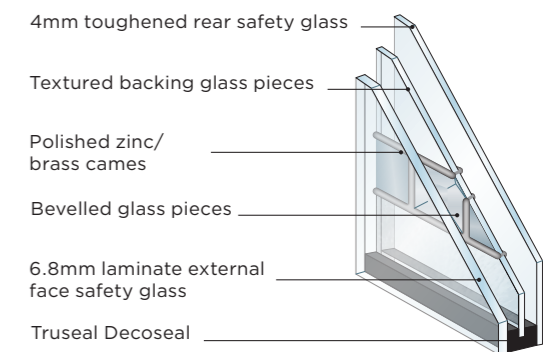

Decorative Glass

Features and benefits:

- Decorative double and triple glazing options available, see page 10 for details
- The decorative centre pane is sealed within the unit therefore, it is protected from dust and weathering
- Easy to clean
- 6.8mm glass laminated as standard
- Glass patterns may vary
- Slight bubbles, lines and surface imperfections are all characteristics of glass. They are not to be considered as defects as they add character to decorative glass