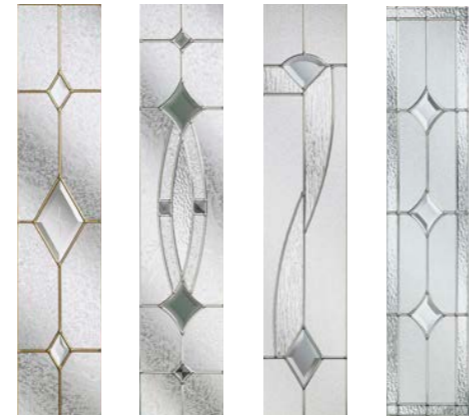

Palm

Olive

It is advisable to design handed doors online to ensure the correct door name is selected.

Popular Colours

Andorra Aspen Edwardian Chatsworth

Kara Lunna Monza Palma
Zinc or Brass*

Scotia Sierra Trieste Wentworth