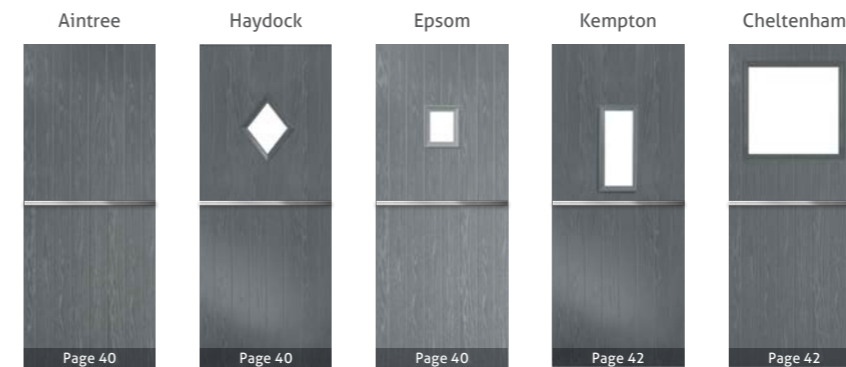

New Cottage Range/Stable Doors

* Handed door set. All glass aligned to the **hinge** side.
** Handed door set. All glass aligned to the **handle** side.