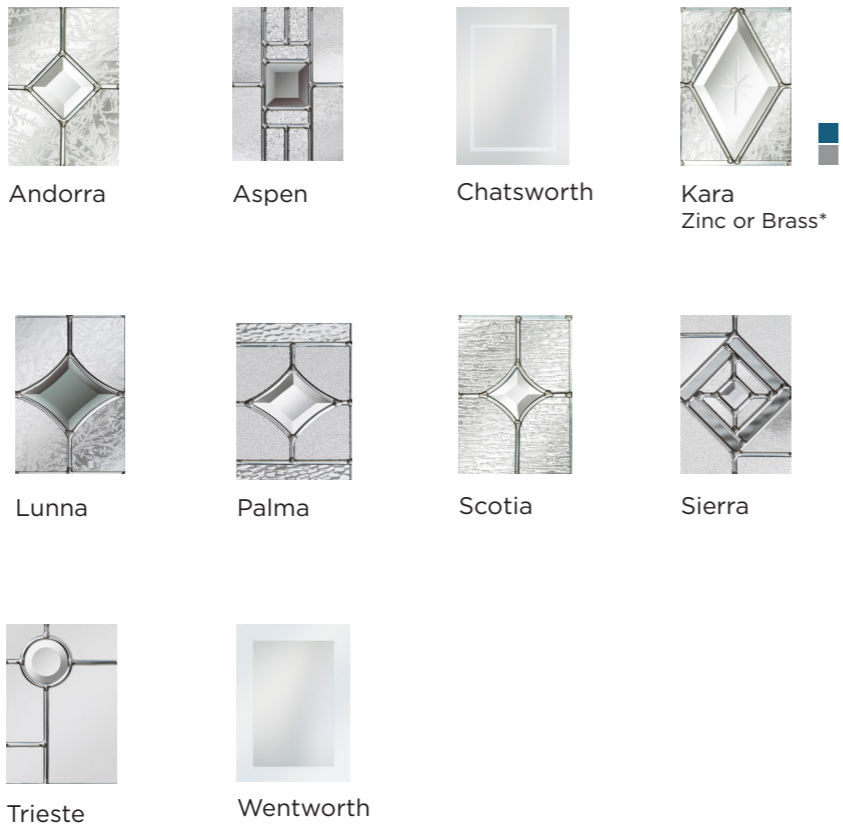

Safe and secure...
Read all about our security credentials on pages 12-17.

Ash

Main image: Premium Chartwell with Kara Grey glass.

Hawthorn

Elm

Popular Colours

Wentworth

Bloom

Odessa

Exclusive glass designs!

Discover the full range, scan here...

Stable doors

Main image: Haydock door in Steel Blue with Andorra Glass.

Aintree Solid

Discover the full range of colours and glass, scan here...